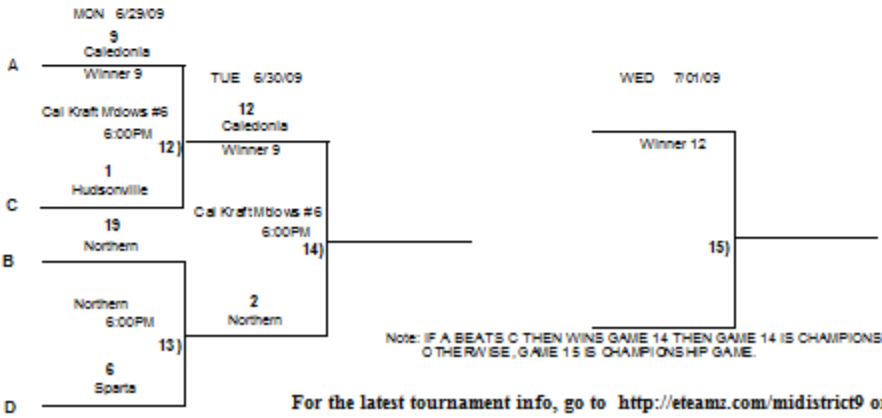

2009 SOFTBALL MAJOR CLASS E

Updated: 6/30/09 10:02PM