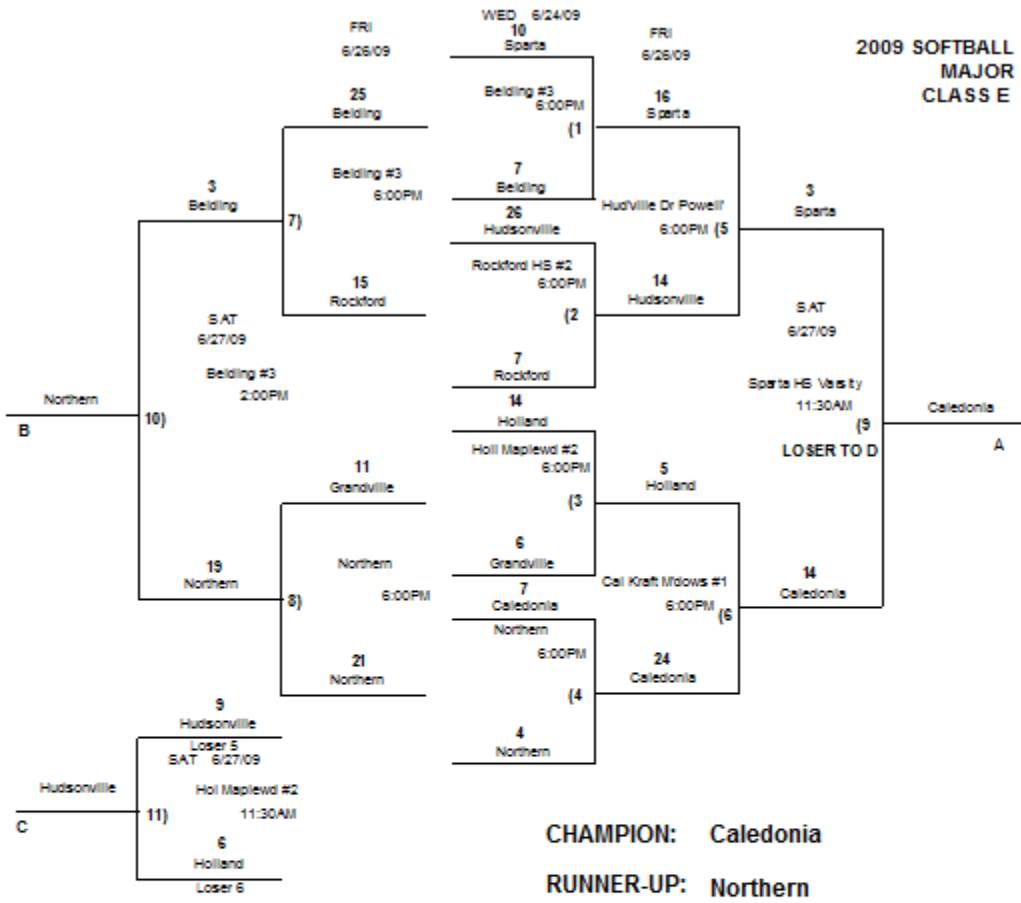

2009 SOFTBALL MAJOR CLASS E

Updated: 6/30/09 10:02PM